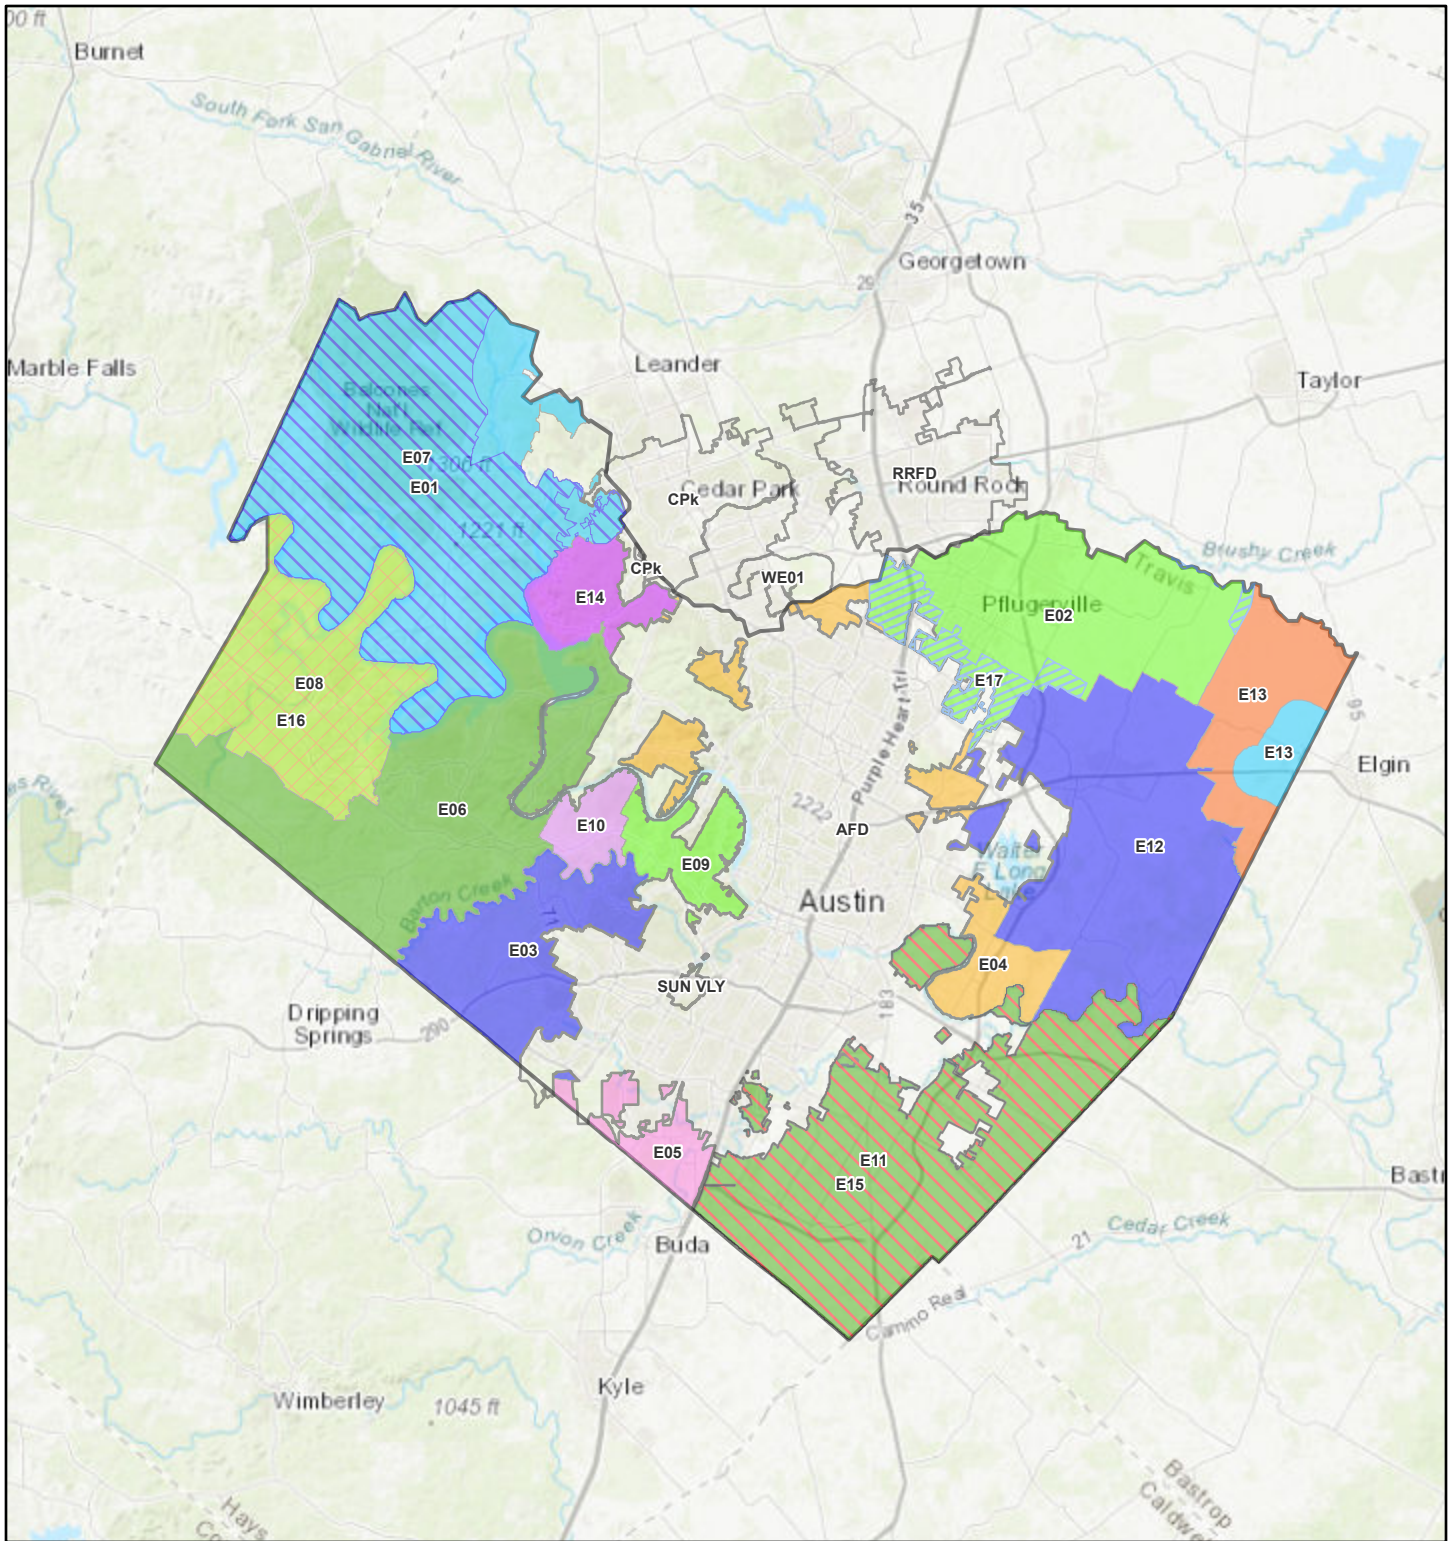

ArcGIS Web Map

3/3/2026, 2:04:36 PM

1:562,670

- | | | |
|------------------------------------|------------|--|
| Emergency Service Districts (ESDs) | ESD 5 | B/T/C ESD 1 |
| ESD 17 | ESD 6 | OTHER EMERGENCY SERVICES JURISDICTIONS |
| ESD 16 | ESD 8 | OTHER EMERGENCY SERVICES JURISDICTIONS |
| ESD 15 | ESD 9 | OTHER EMERGENCY SERVICES JURISDICTIONS |
| ESD 7 | ESD 10 | OTHER EMERGENCY SERVICES JURISDICTIONS |
| ESD 1 | ESD 11 | OTHER EMERGENCY SERVICES JURISDICTIONS |
| ESD 2 | ESD 12 | OTHER EMERGENCY SERVICES JURISDICTIONS |
| ESD 3 | ESD 13 TCS | OTHER EMERGENCY SERVICES JURISDICTIONS |
| ESD 4 | ESD 14 | Citations |

Esri, HERE, Garmin, USGS, NGA, EPA, USDA, NPS