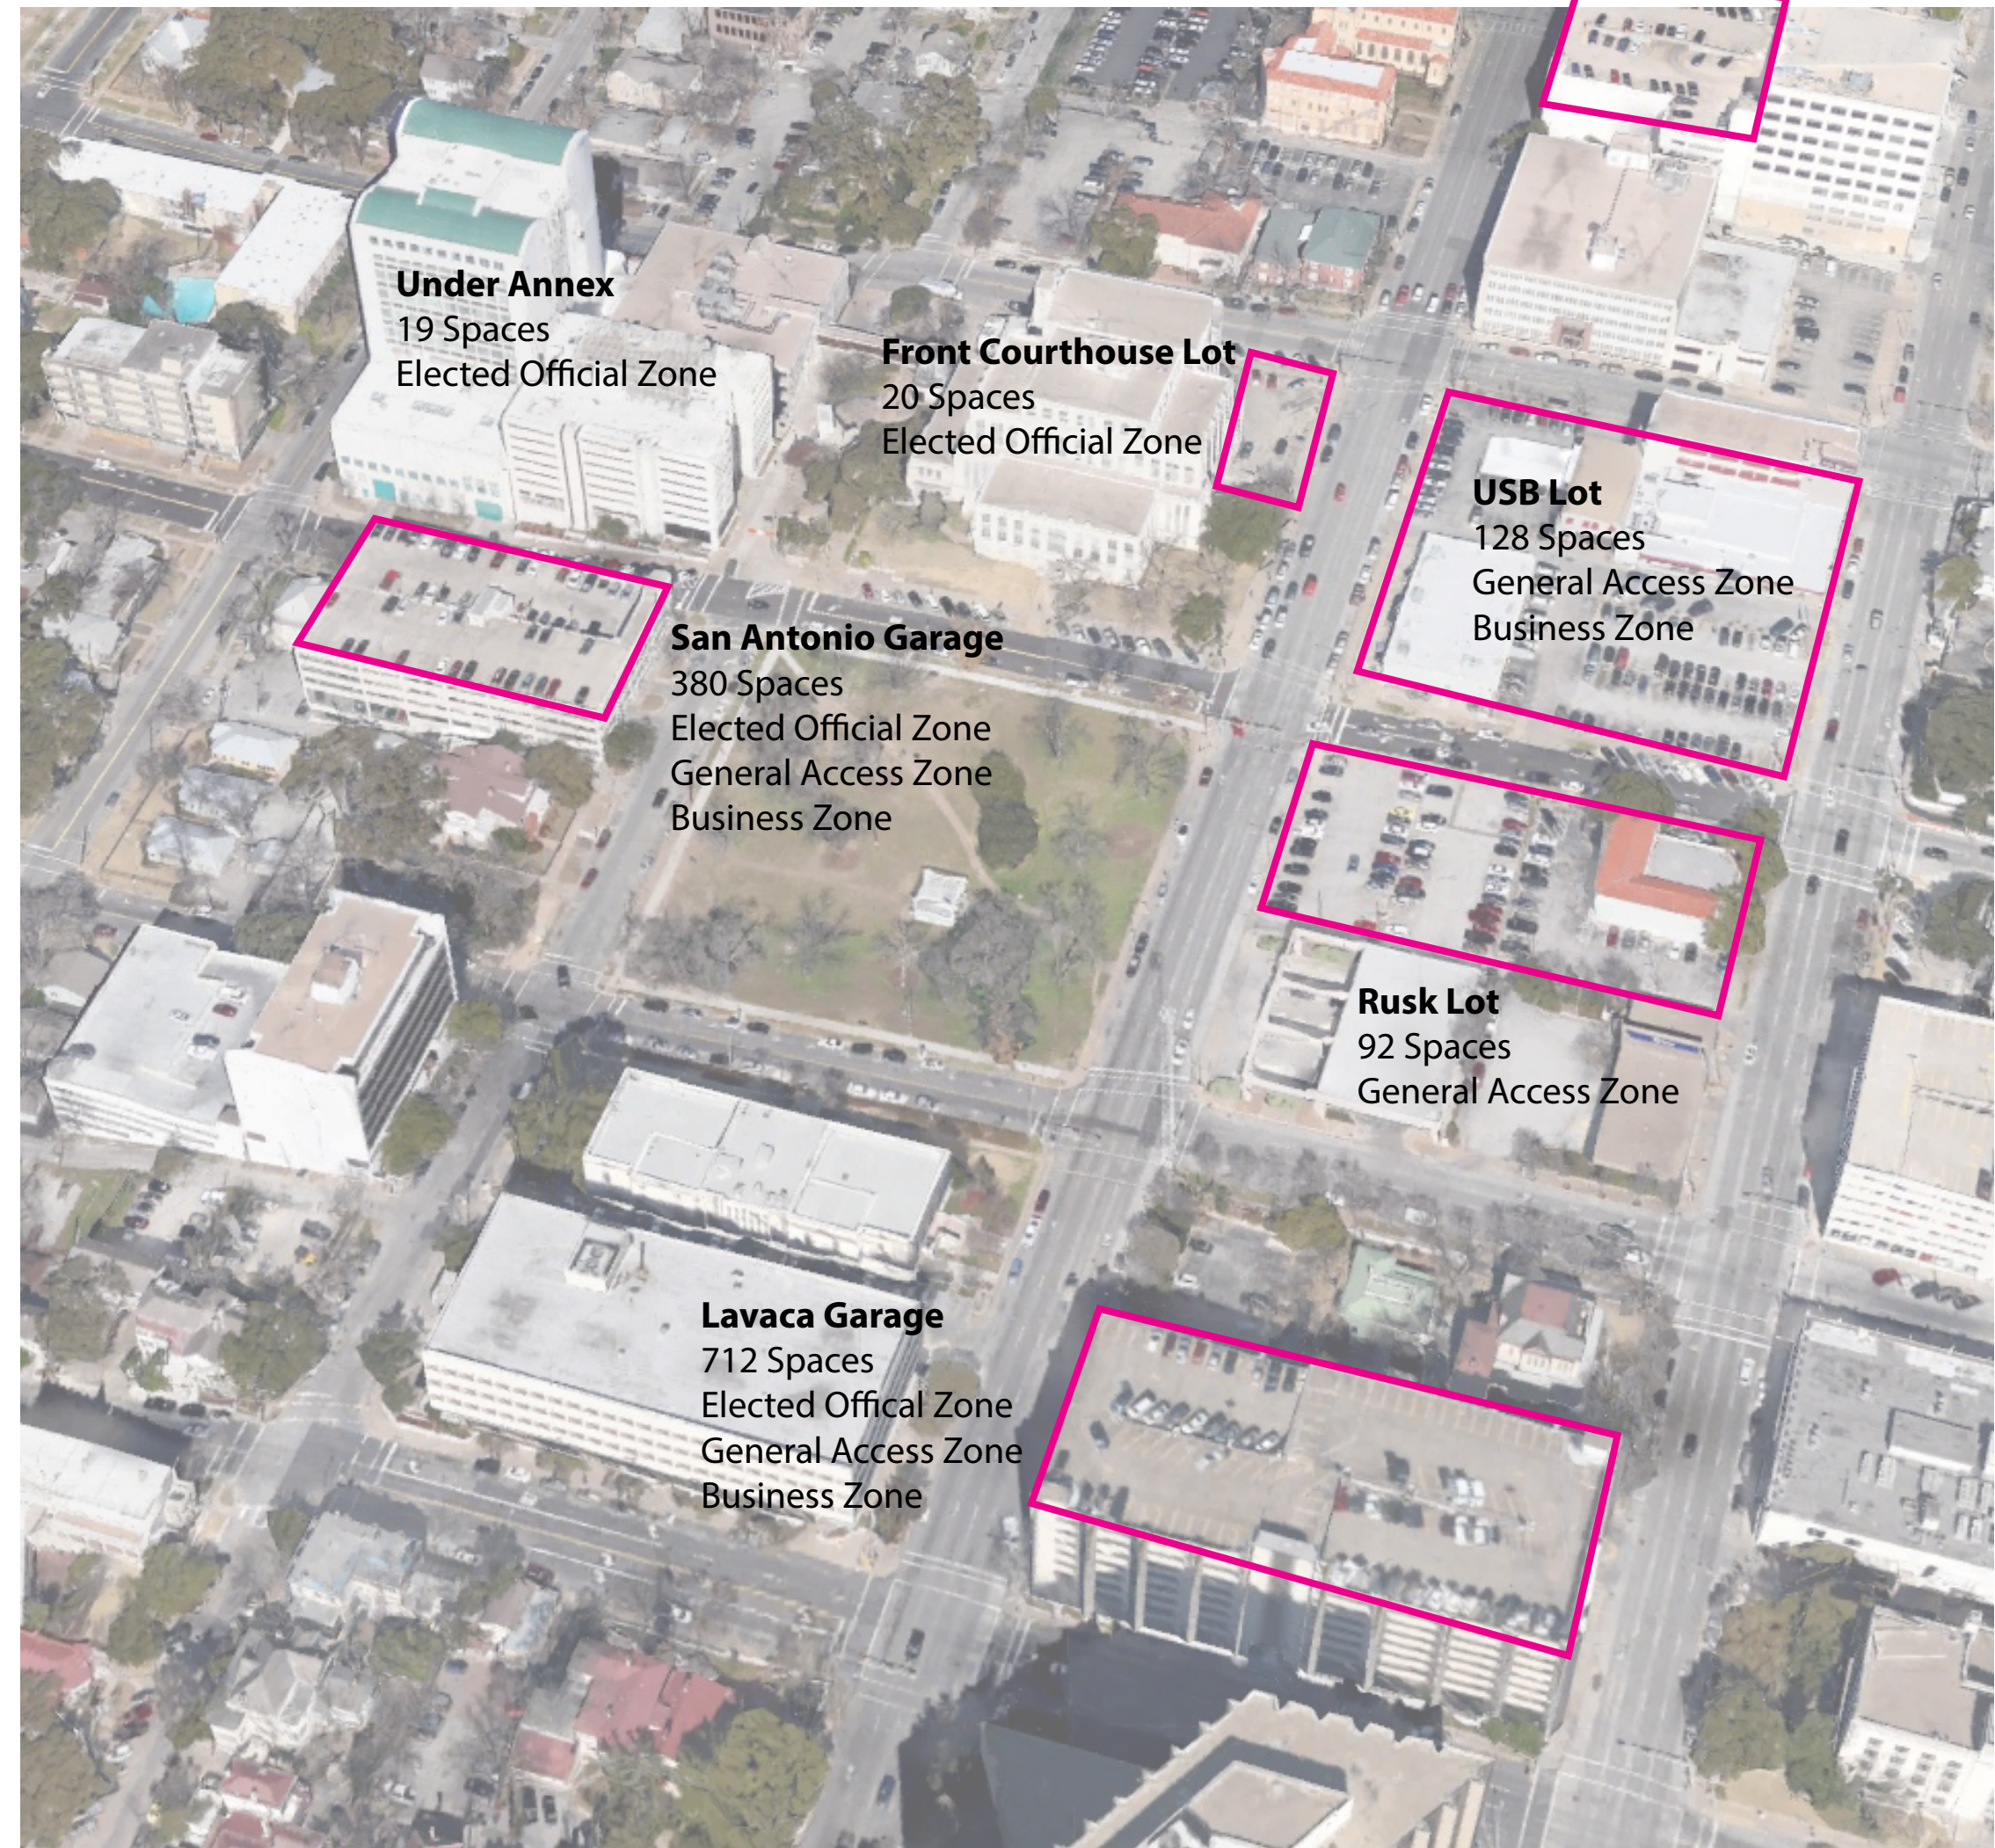

Travis County Central Campus Parking Map

EOB Garage
121 Spaces
Elected Official Zone
General Access Zone
Business Zone

Granger Garage
390 Spaces
Elected Official Zone
General Access Zone
Business Zone

Elected Official Zone:
Zone for Elected and Appointed
Officials

General Access Zone:
Zone for County Employees

Business Zone:
Zone for Fleet Vehicles, Contractors,
and Approved Individuals Conducting
Official Business with Travis County